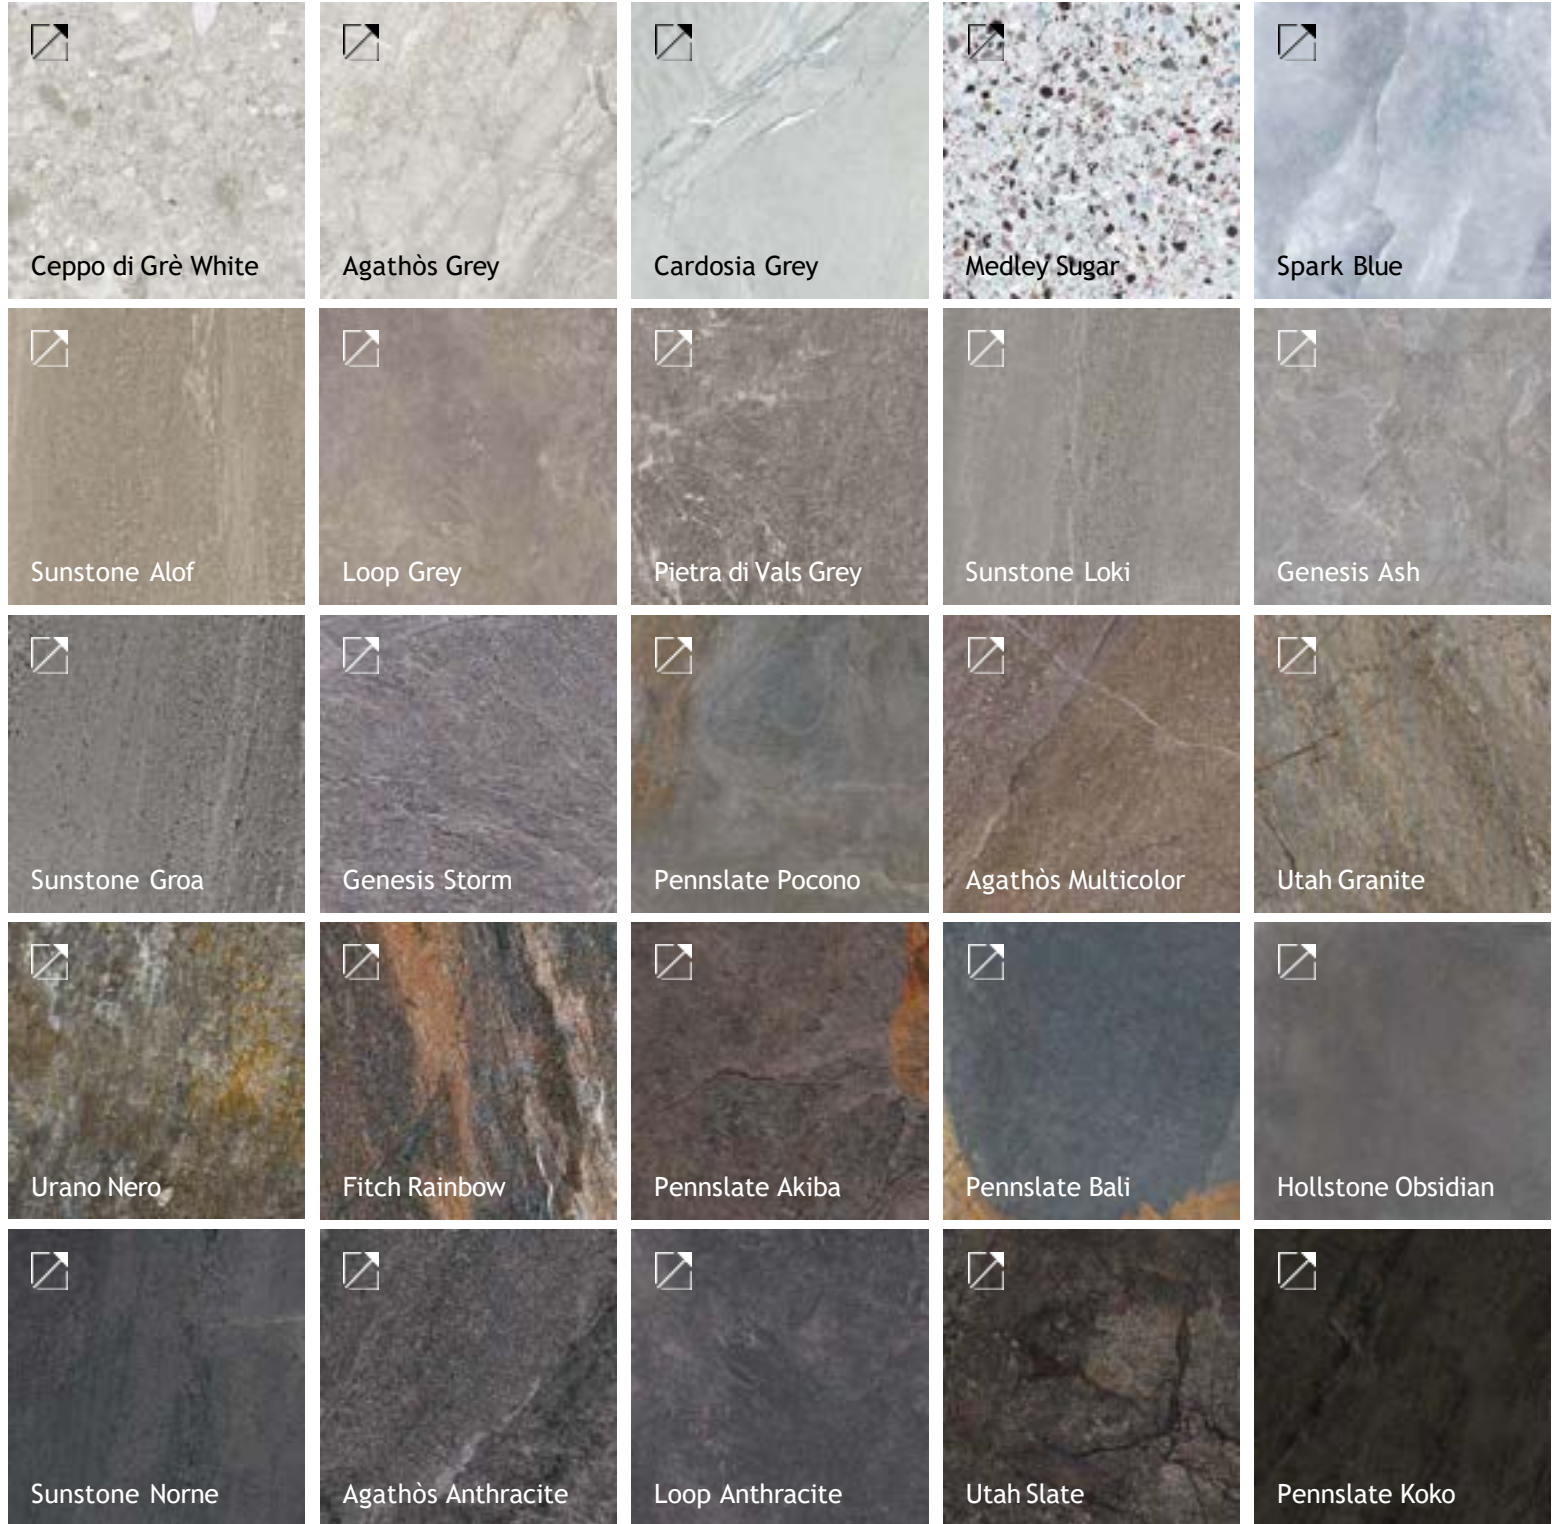

Stone Look

General index

Product indexes
Index A-Z
Indoor sizes index
Outdoor sizes index
Colours index

The Company

Collections

TH2.0 Outdoor Solutions

Bathroom furniture

Ventilated facades

Technical information