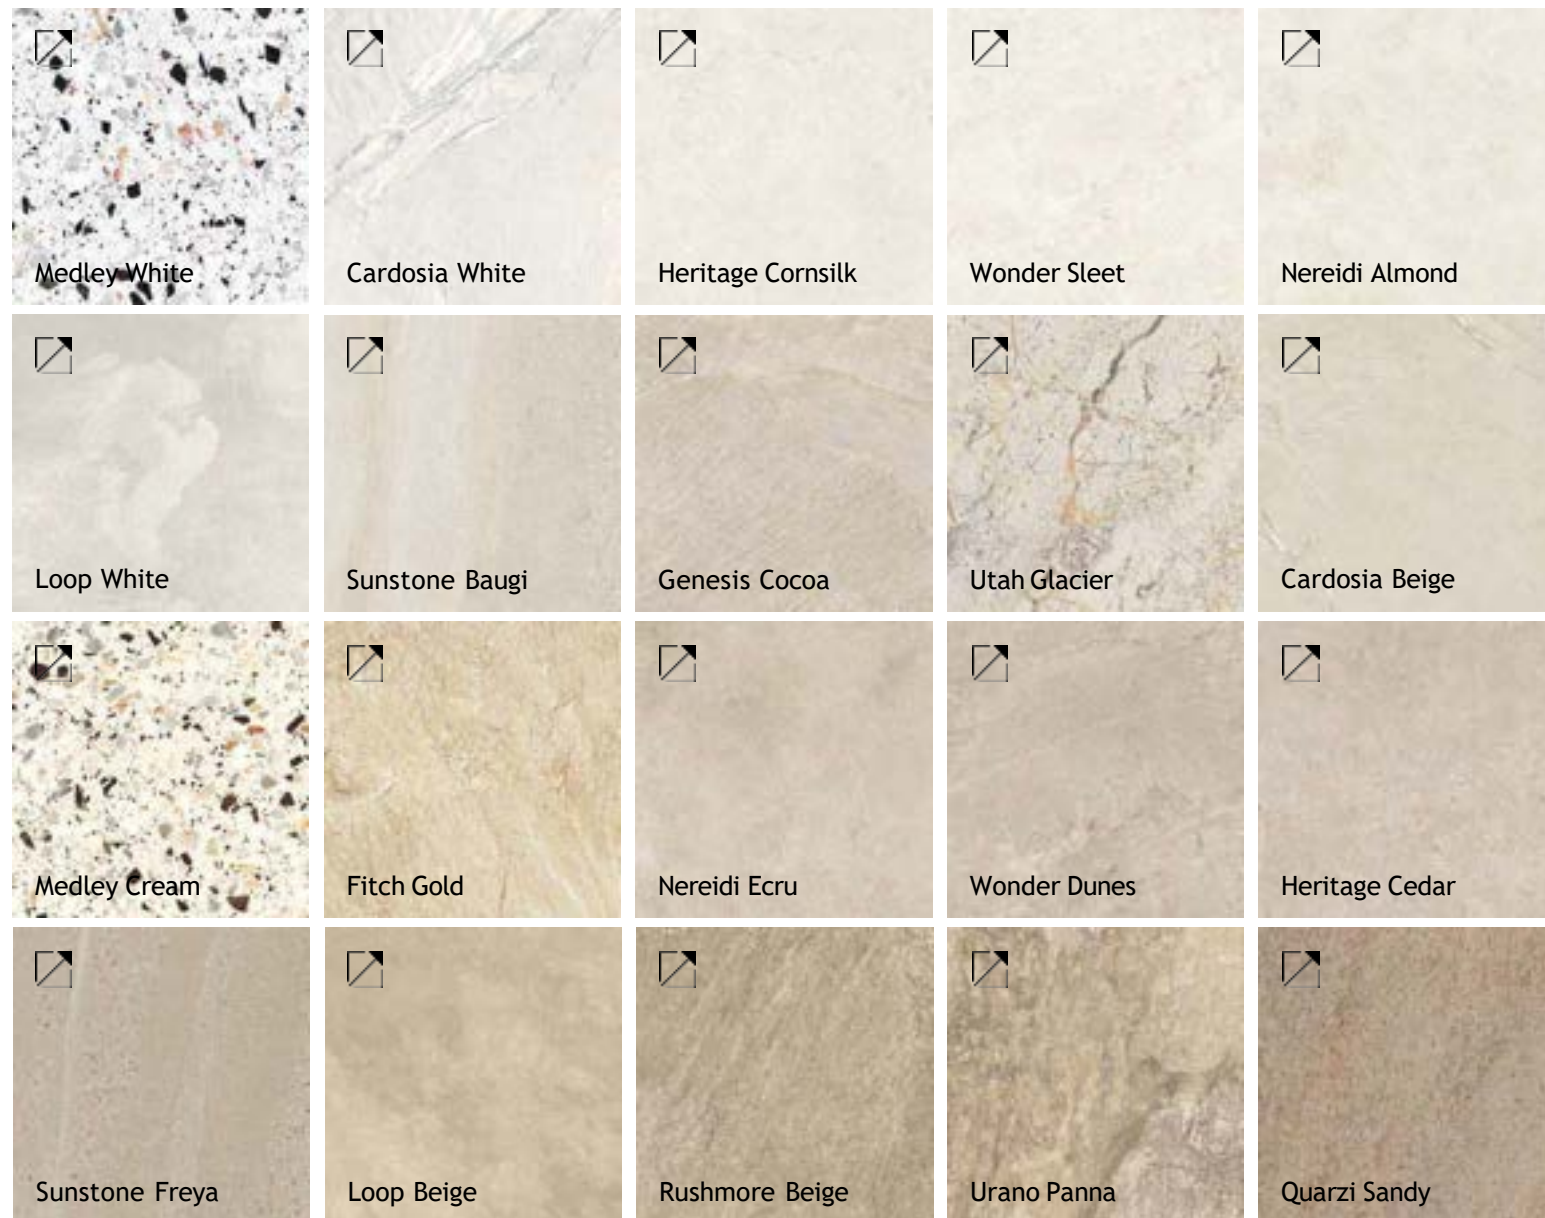

Marble Look

Stone Look

General index

Product indexes

Index A-Z
Indoor sizes index
Outdoor sizes index
Colours index

The Company

Collections

TH2.0
Outdoor
Solutions