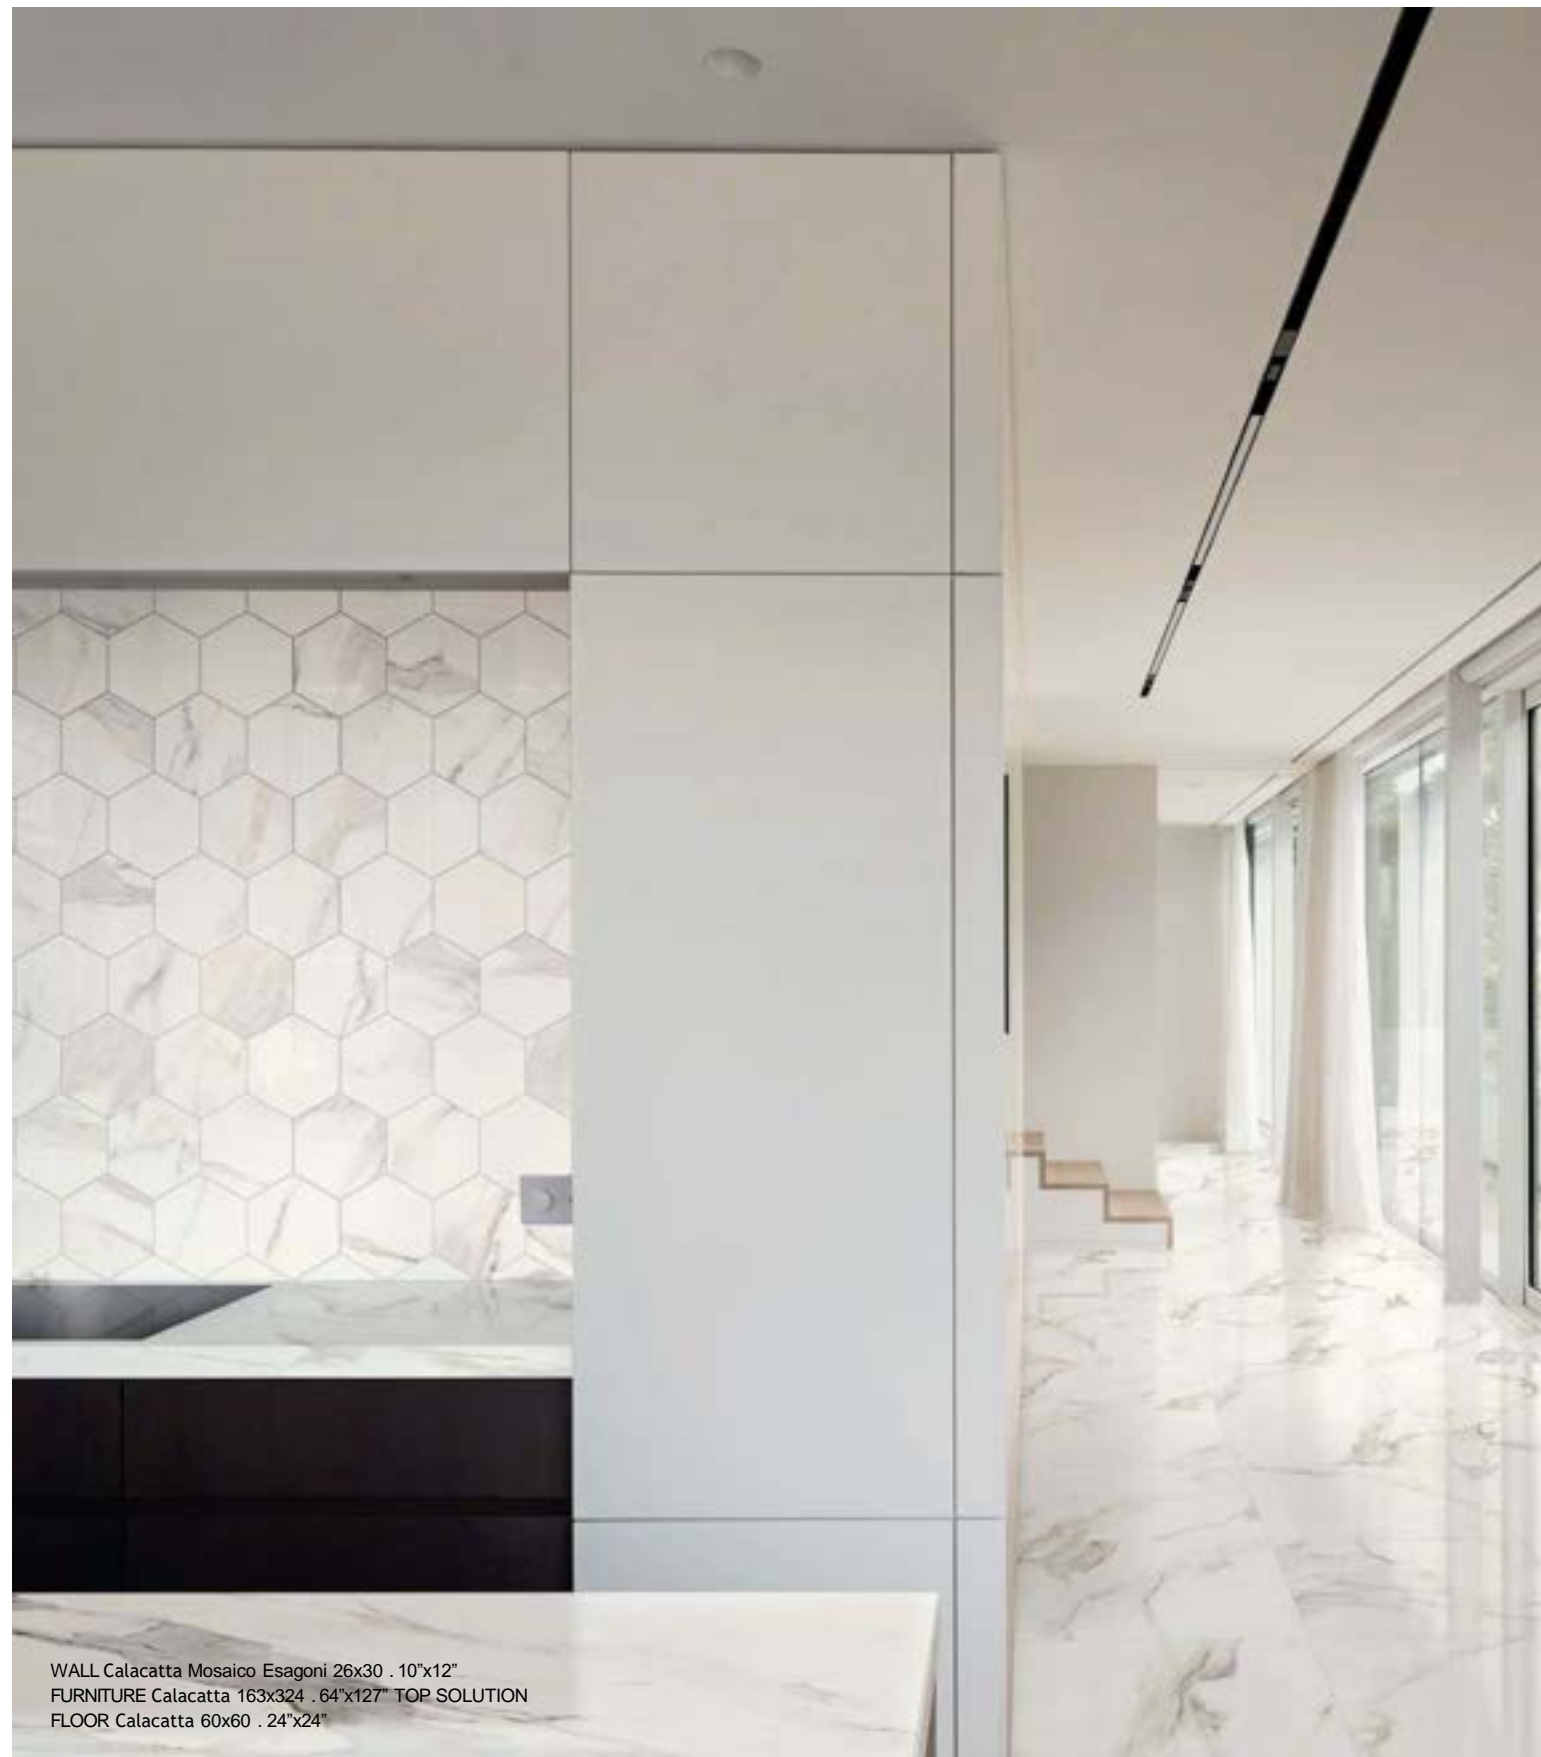

Calacatta

Timeless elegance

R9
Rectificato
Rectifié
Rektifiziert

High gloss LCP
Lappato campo pieno
Semi-poli brillant
Hochglanz Lappato

Porcelain stoneware
Grès porcellanato
Grès cérame coloré
Feinsteinzeug

WALL Calacatta Mosaico Esagoni 26x30 . 10"x12"
FURNITURE Calacatta 163x324 . 64"x127" TOP SOLUTION
FLOOR Calacatta 60x60 . 24"x24"

Size Formato	Finishes Finiture	Price code sqm Codice prezzo m²	
EKTREME 160x320 63"x126" ⇒ 6 mm	High Gloss LCP Lappato campo pieno	173	×
EKTREME 120x280 48"x110" ⇒ 6 mm	Rectified Rettificato	159	×
120x120 48"x48" ⇒ 9 mm	High Gloss LCP Lappato campo pieno	166	×
	Rectified Rettificato	153	×
60x120 24"x48" ⇒ 9 mm	High Gloss LCP Lappato campo pieno	160	×
	Rectified Rettificato	146	×
60x60 24"x24" ⇒ 9 mm	High Gloss LCP Lappato campo pieno	153	×
	Rectified Rettificato	140	×
BATTISCOPA 6,5x120 2 5/8"x48"	High Gloss LCP Lappato campo pieno	149	×
	Rectified Rettificato	140	×
BATTISCOPA 7,5x60 3"x24"	High Gloss LCP Lappato campo pieno	127 *	
	Rectified Rettificato	106 *	
	High Gloss LCP Lappato campo pieno	107 *	

[TOP SOLUTION available . see related catalog](#)

TH2.0 OUTDOOR SOLUTIONS available

• Price code / pc. Codice prezzo / pz.

Mosaics.

Mosaici. Mosaïques. Mosaik.

General index

Product indexes

The Company

Collections

Marble Look
Concrete Look
Stone Look
Metal Look
Wood Look
Cotto Look

TH2.0
Outdoor
Solutions

Bathroom
furniture

Ventilated
facades

Technical
information