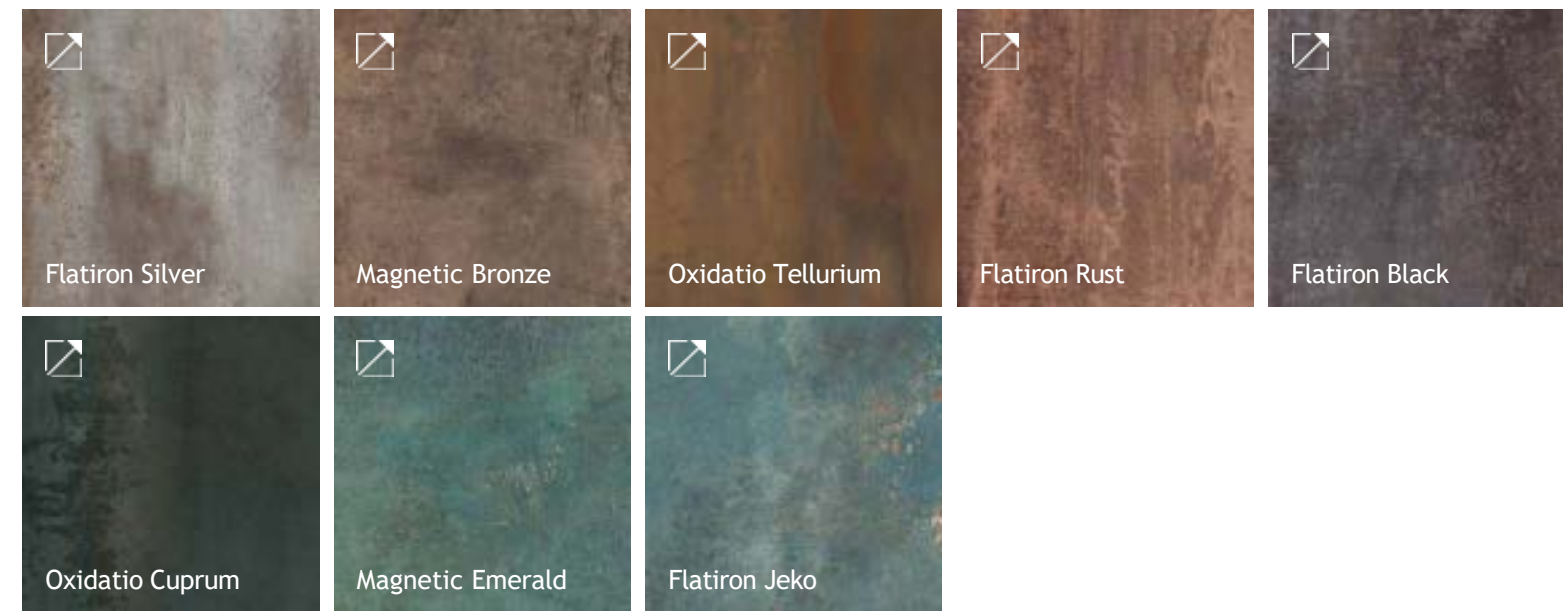

Metal Look

Wood Look

General index

Product indexes

Index A-Z
Indoor sizes index
Outdoor sizes index
Colours index

The Company

Collections

TH2.0
Outdoor
Solutions

Bathroom
furniture

Ventilated
facades

Technical
information