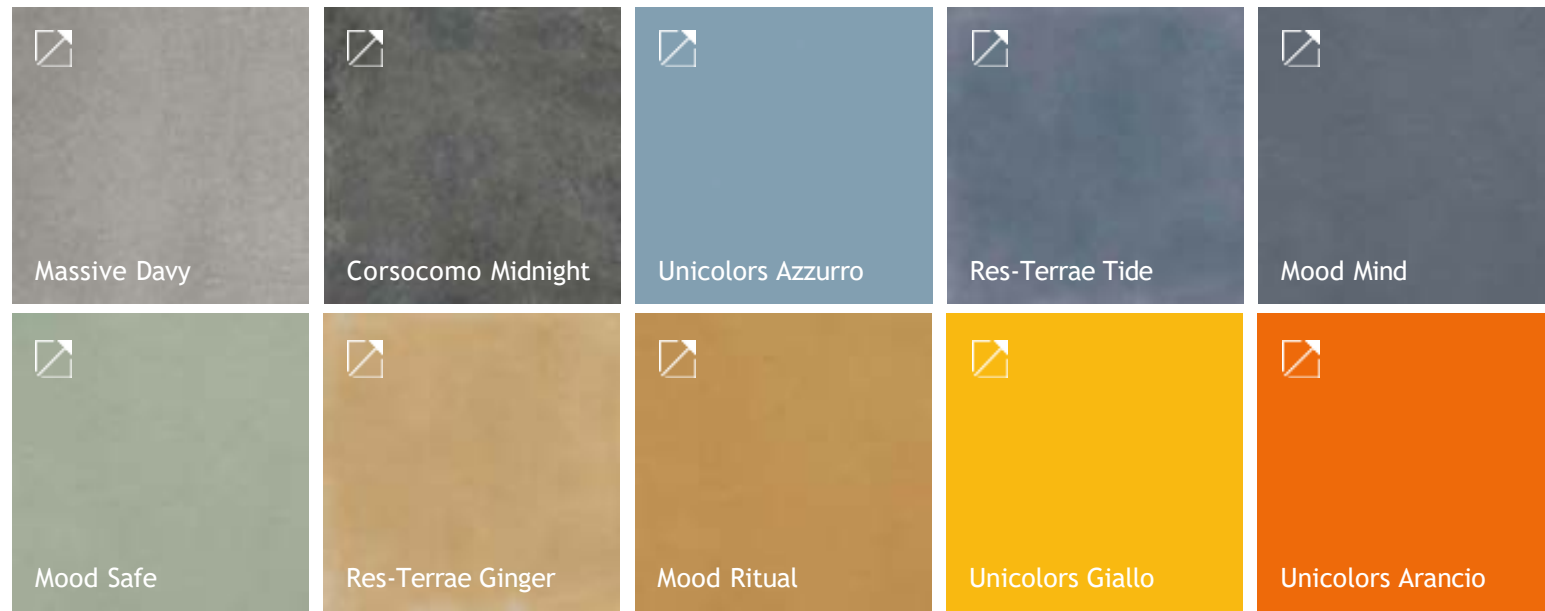

Concrete Look