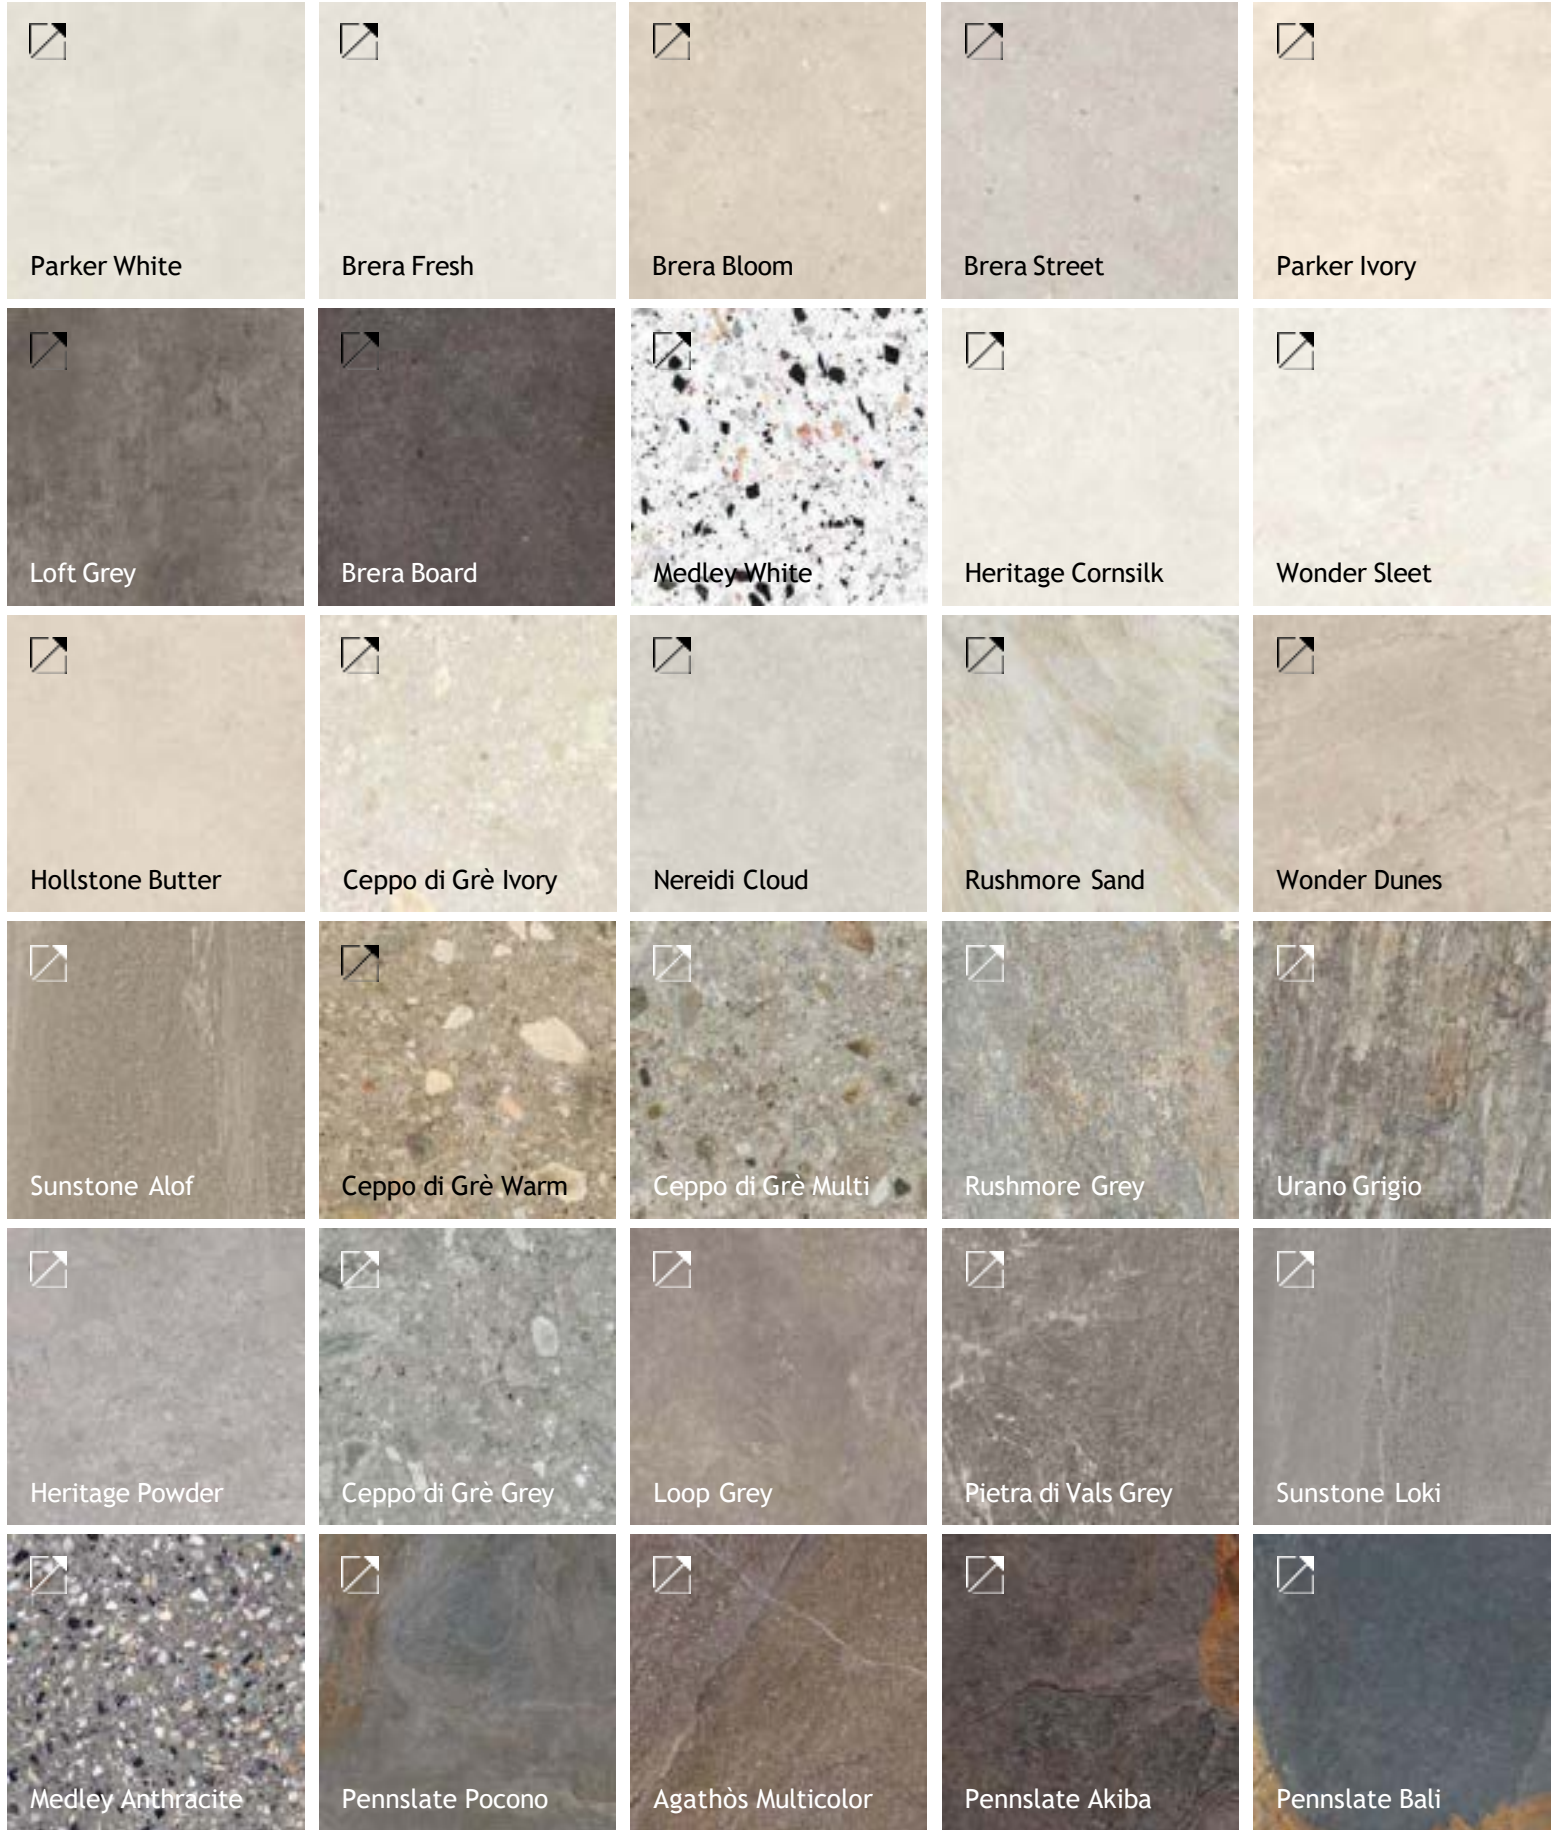

TH2.0 Outdoor Solutions

TH2.0 Outdoor Solutions

 Pennslate Forge	 Rushmore Anthracite	 Basaltina Piombo	 Wonder Brave	 Agathòs Anthracite
 Loop Anthracite	 Flatiron White	 Magnetic Grey	 Magnetic Dark Grey	 Magnetic Bronze
 Flatiron Rust	 Flatiron Black	 Magnetic Black	 Padouk White	 Woodbreak Larch
 Robur Honey	 Woodbreak Oak	 Padouk Beige	 Padouk Nut	 Robur Pecan
 Robur Cocoa	 Woodbreak Ebony	 Padouk Grey	 Woodbreak Hemlock	