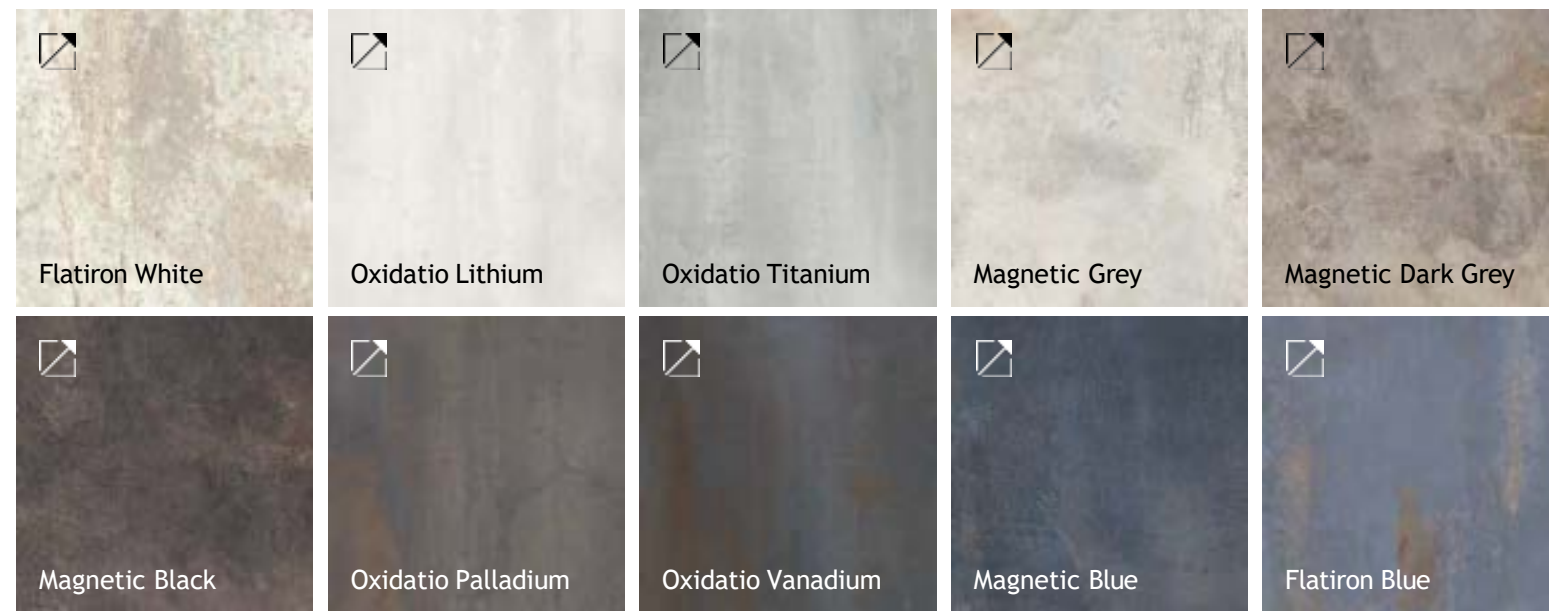

Metal Look

Wood Look

General index

Product indexes

Index A-Z
Indoor sizes index
Outdoor sizes index
Colours index

The Company

Collections

TH2.0
Outdoor
Solutions

Bathroom
furniture

Ventilated
facades

Technical
information