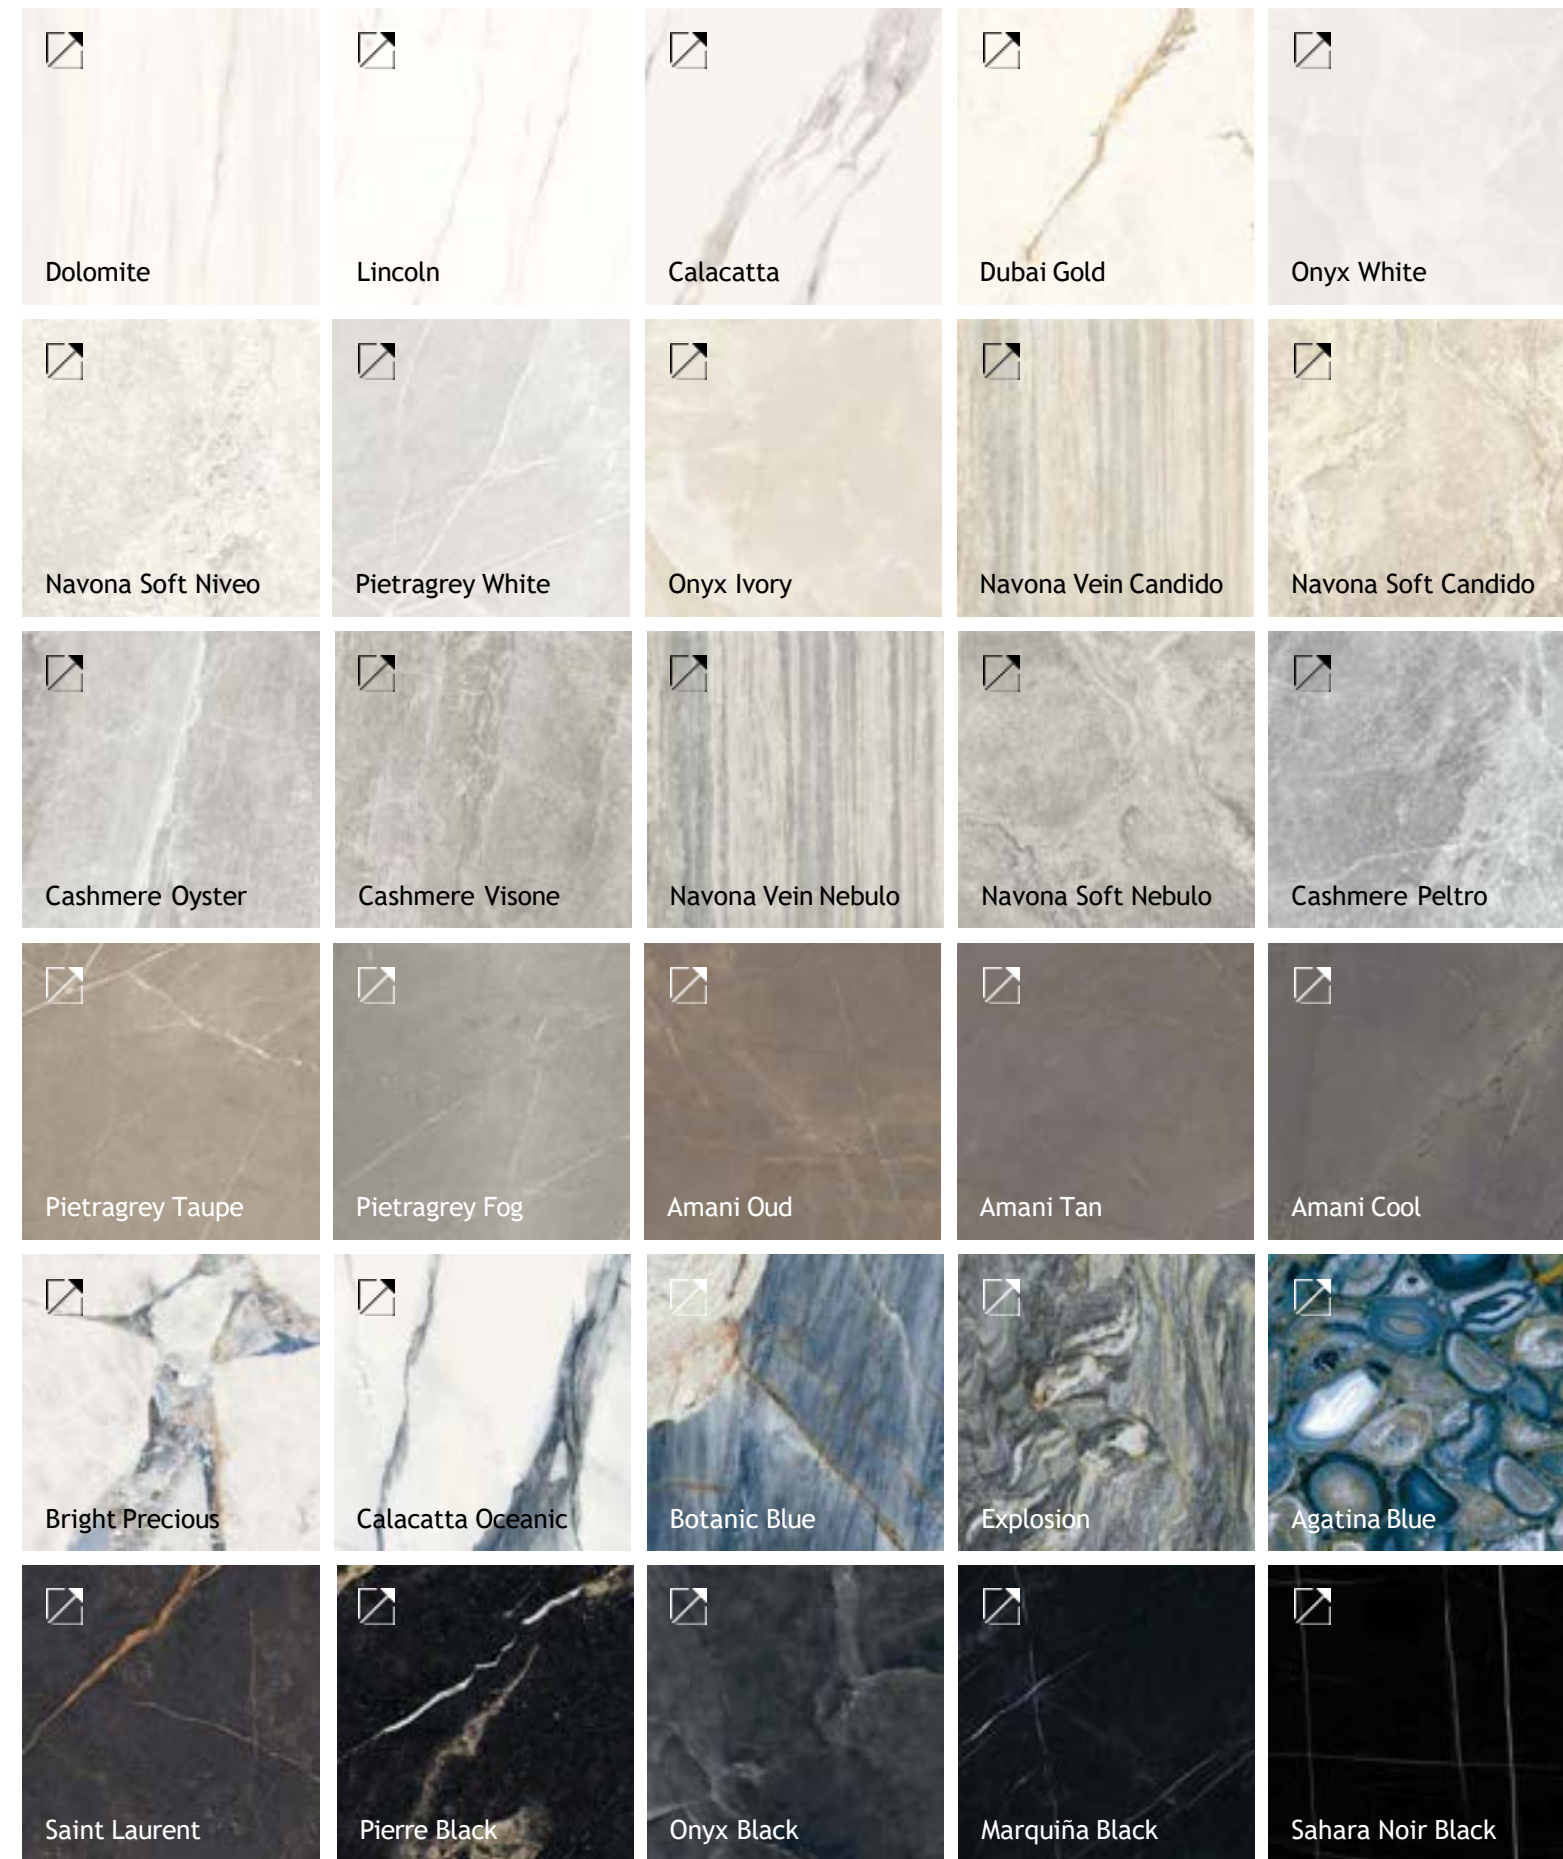

The Company

Collections

TH2.0
Outdoor Solutions

Bathroom furniture

Ventilated facades

Technical information

Marble Look

General index