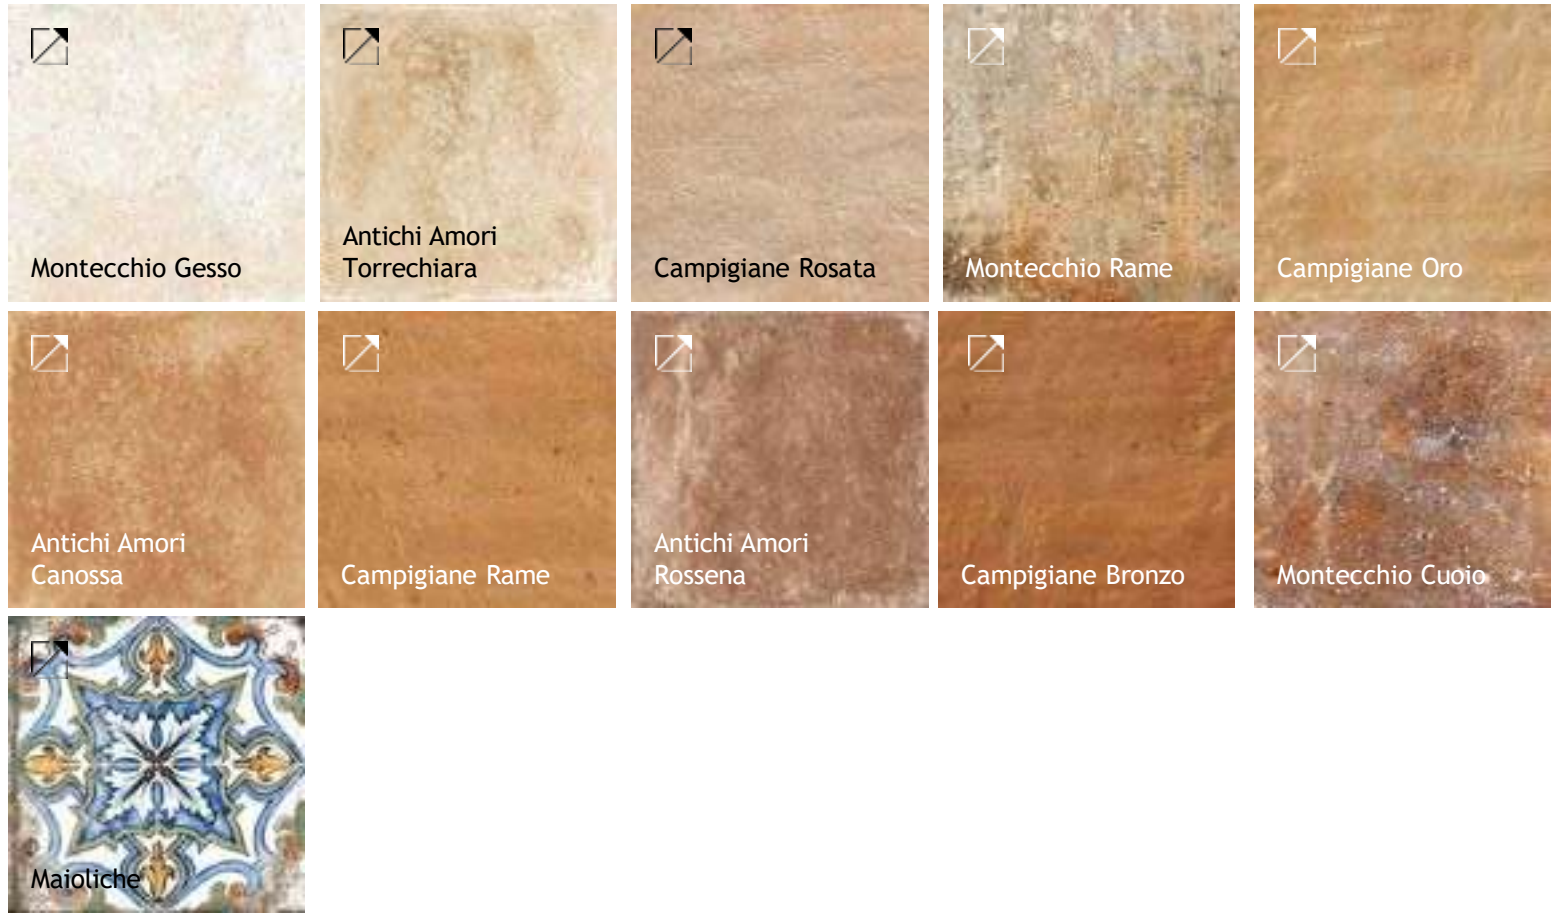

Cotto Look

WALL Woodwise. Fluted 120x280 . 48"x110"
FLOOR Woodwise. Auburn 30x160 . 12"x63"

General index

Product indexes
Index A-Z
Indoor sizes index
Outdoor sizes index
Colours index

The Company

Collections

TH2.0
Outdoor Solutions

Bathroom furniture

Ventilated facades

Technical information