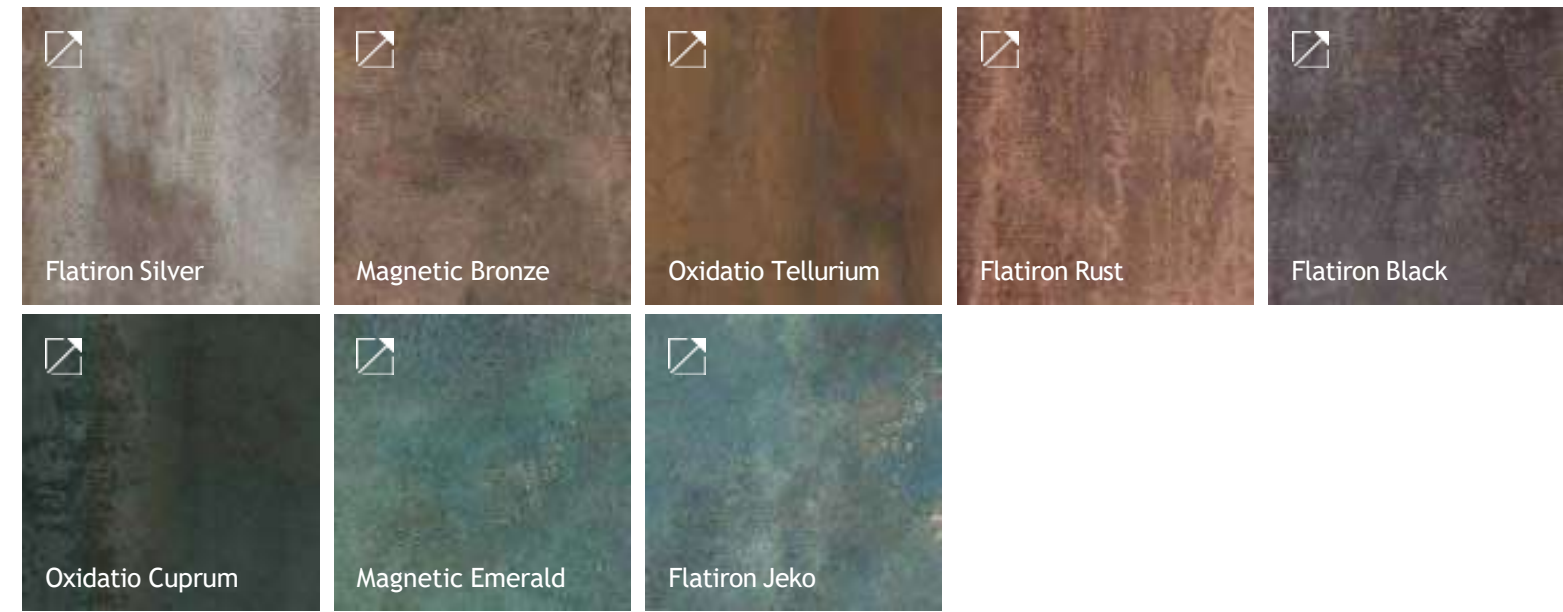

Metal Look

Wood Look

General index

Product indexes

Index A-Z
Indoor sizes index
Outdoor sizes index
Colours index

The Company

Collections

TH2.0
Outdoor
Solutions

Bathroom
furniture

Ventilated
facades

Technical
information