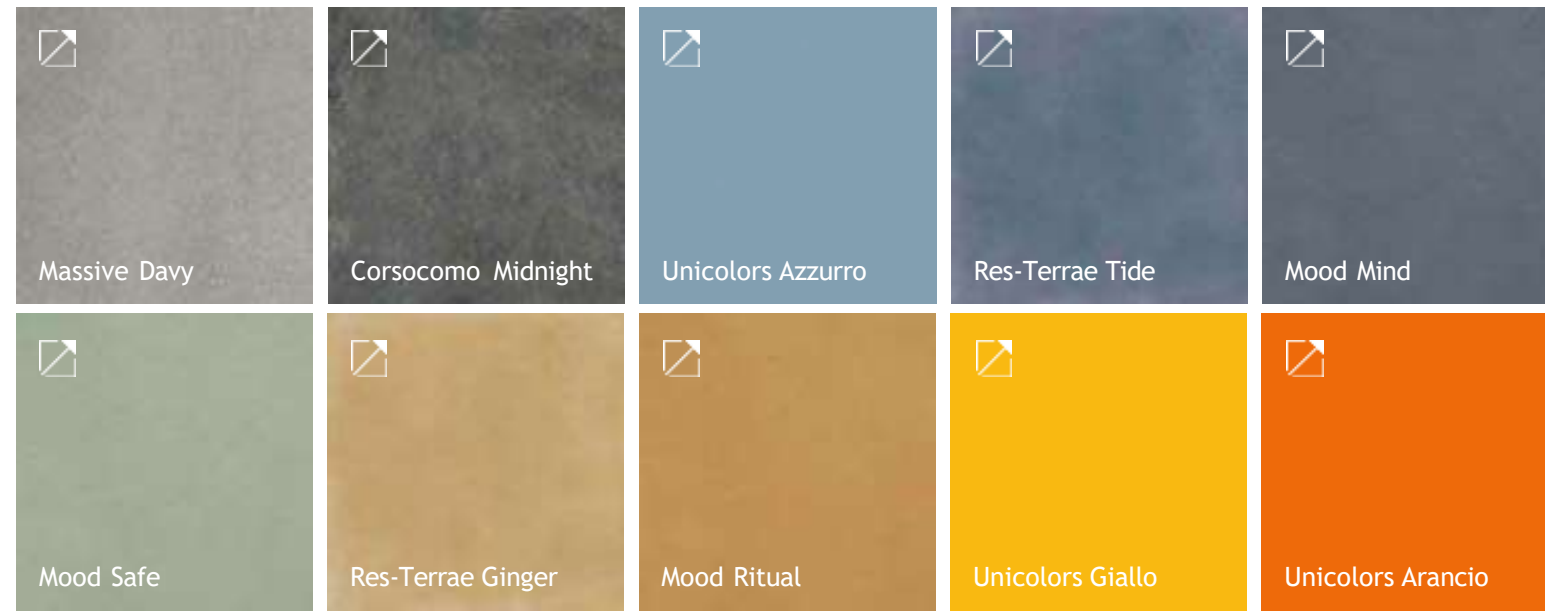

Concrete Look