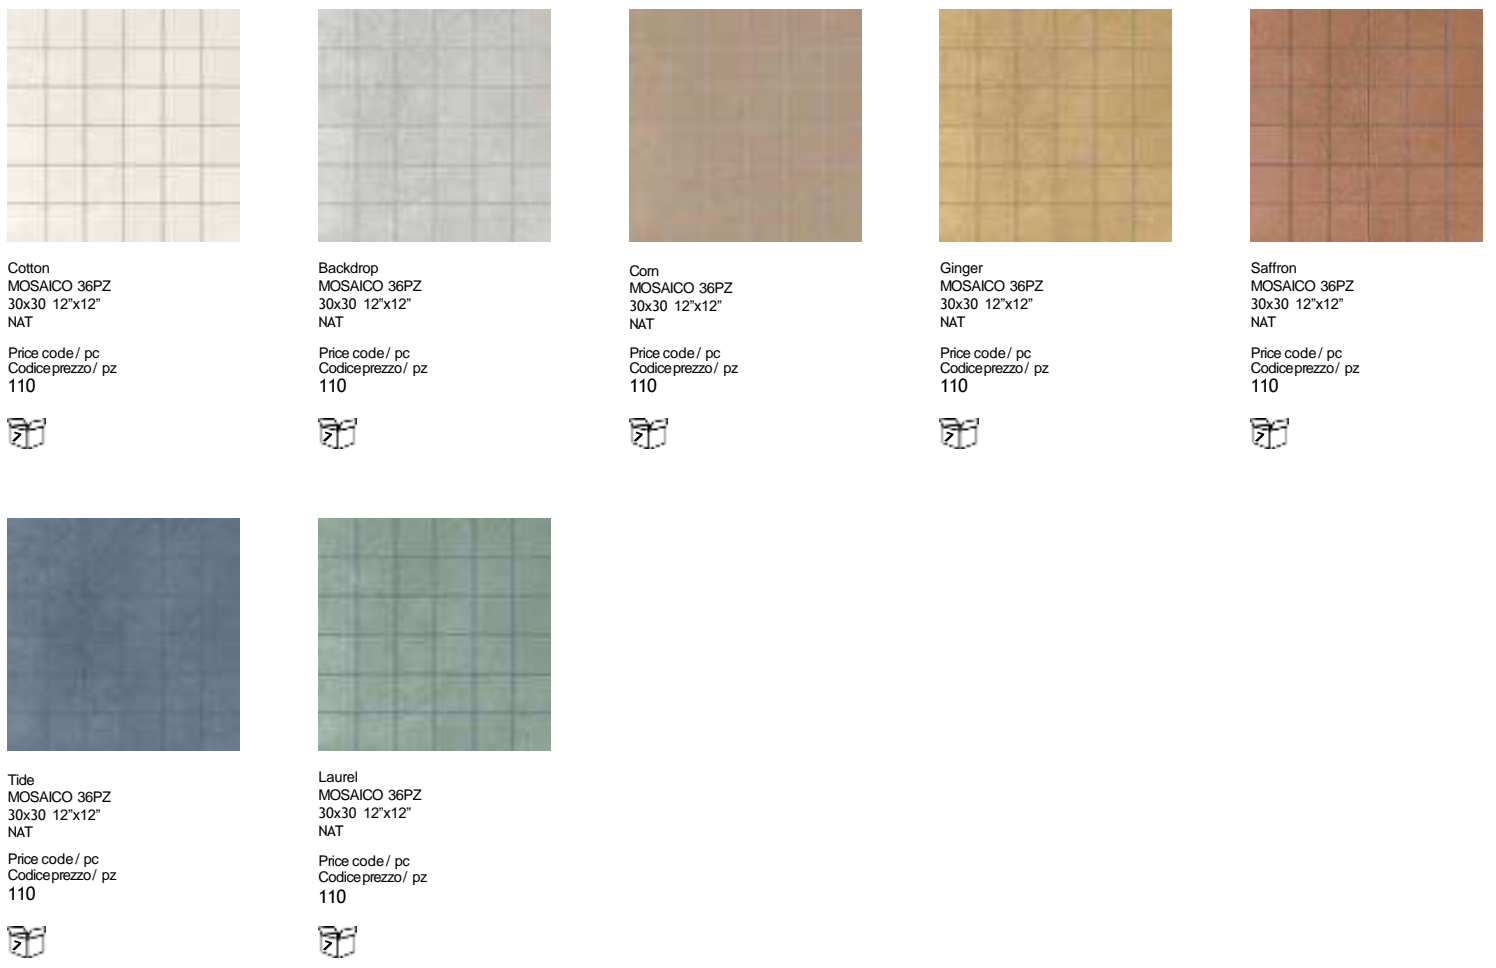

Saffron
GROOVE
60x120 24"x48"
± 9 mm
RETT

Tide
GROOVE
60x120 24"x48"
± 9 mm
RETT

Laurel
GROOVE
60x120 24"x48"
± 9 mm
RETT

WALL Tide Groove 60x120 .24"x48"
FLOOR Cotton 120x120 .48"x48"

Mosaics. Mosaici. Mosaïques. Mosaik.