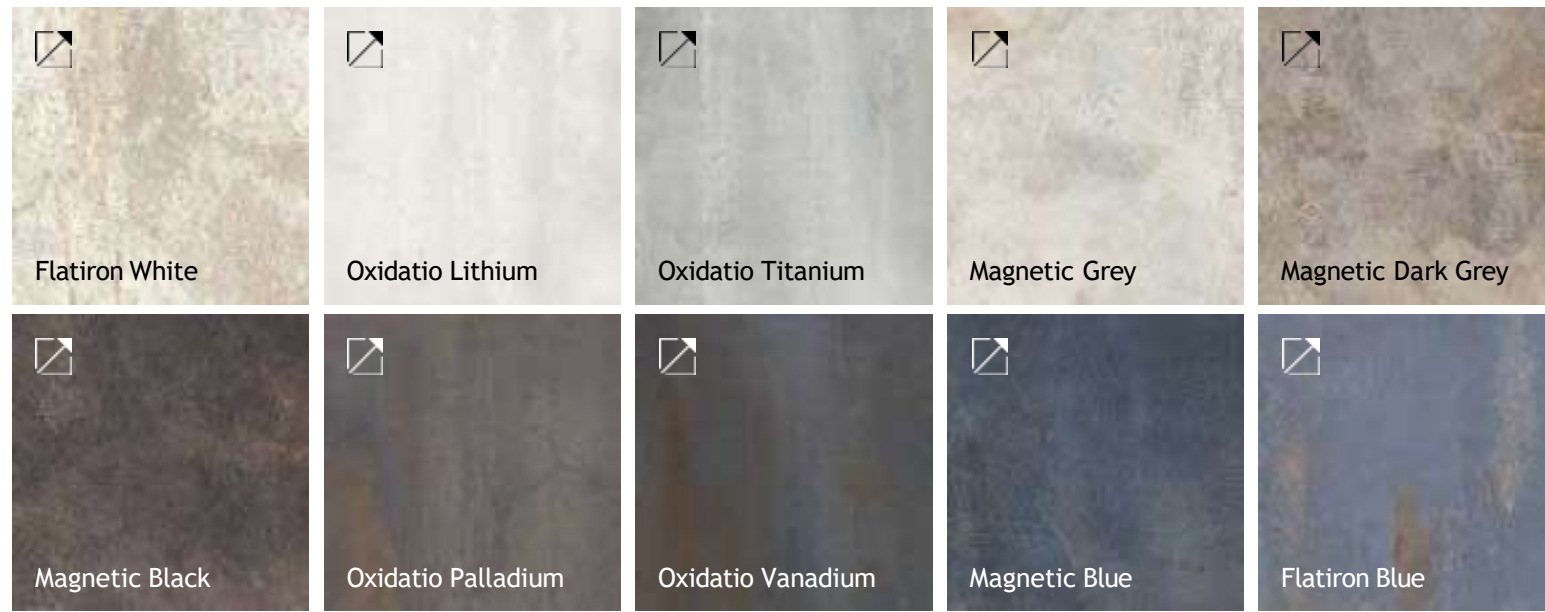

Metal Look

Wood Look

General index

Product indexes

Index A-Z
Indoor sizes index
Outdoor sizes index
Colours index

The Company

Collections

TH2.0
Outdoor
Solutions

Bathroom
furniture

Ventilated
facades

Technical
information